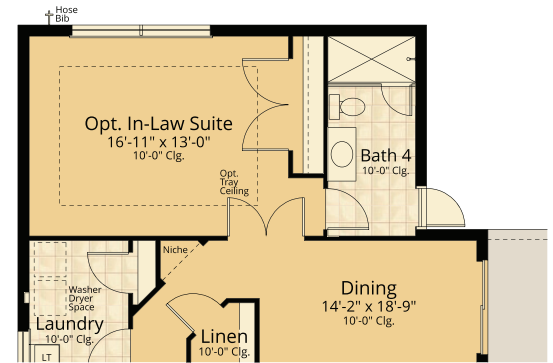

Modena

2,713 SQFT

VITALE HOMES

vitalhomes.com

VITALE HOMES

Modena

4 bedroom + bonus room • 3 bath • 3 car garage

The Modena - Optional In-Law Suite/Bath 4