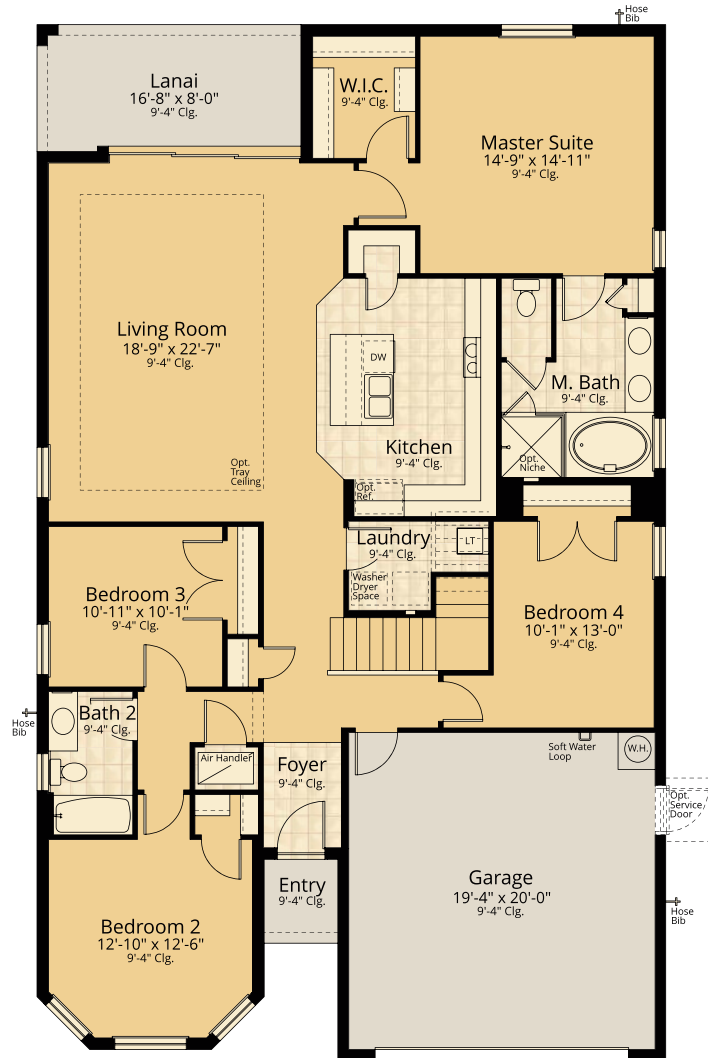

# Napoli

2,490 SQFT

**VITALE HOMES**

[vitalehomes.com](http://vitalehomes.com)

VITALE HOMES

# Napoli

4 bedroom • 3 bath • 2 car garage

Plans, prices, specifications, included features, available options, promotions, and incentives where applicable, are subject to change or substitution without notice. Artist's conceptual renderings, floorplans, site plans, site plan landscaping, and community amenities are shown for illustration only and are not intended to be an accurate representation. Features may vary per home and per community. Community amenities, specifications, plans, dimensions, and designs are subject to change or substitutions without notice. Refer to the recorded plat for accurate lot dimensions, setbacks, water, wetland and conservation areas, and easements. Model photography shown includes features that may be subject to change or substitution. All rights reserved. Not an offer to purchase where prohibited by law. Broker participation welcome. CBC1257646 3/20