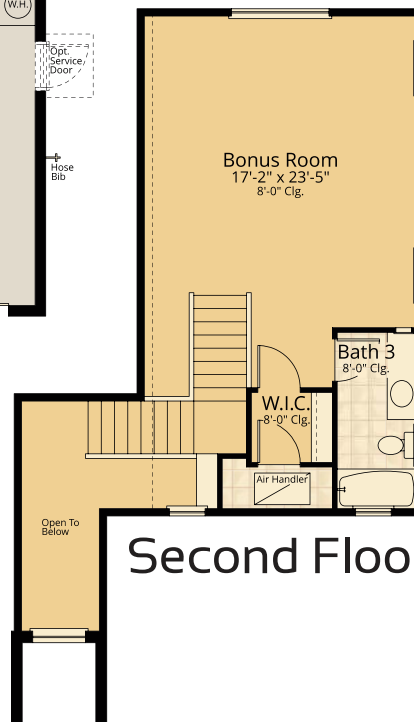

# Napoli

2,490 SQFT

**VITALE HOMES**

[vitalehomes.com](http://vitalehomes.com)

VITALE HOMES

# Napoli

4 bedroom • 3 bath • 2 car garage

Plans, prices, specifications, included features, available options, promotions, and incentives where applicable, are subject to change or substitution without notice. Artist's conceptual renderings, floorplans, site plans, site plan landscaping, and community amenities are shown for illustration only and are not intended to be an accurate representation. Features may vary per home and per community. Community amenities, specifications, plans, dimensions, and designs are subject to change or substitutions without notice. Refer to the recorded plat for accurate lot dimensions, setbacks, water, wetland and conservation areas, and easements. Model photography shown includes features that may be subject to change or substitution. All rights reserved. Not an offer to purchase where prohibited by law. Broker participation welcome. CBC1257646 3/20