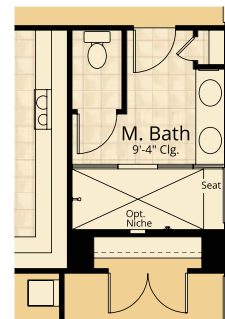

# Napoli

2,490 SQFT

**VITALE HOMES**

[vitalehomes.com](http://vitalehomes.com)

VITALE HOMES

# Napoli

4 bedroom • 3 bath • 2 car garage

Plans, prices, specifications, included features, available options, promotions, and incentives where applicable, are subject to change or substitution without notice. Artist's conceptual renderings, floorplans, site plans, site plan landscaping, and community amenities are shown for illustration only and are not intended to be an accurate representation. Features may vary per home and per community. Community amenities, specifications, plans, dimensions, and designs are subject to change or substitutions without notice. Refer to the recorded plat for accurate lot dimensions, setbacks, water, wetland and conservation areas, and easements. Model photography shown includes features that may be subject to change or substitution. All rights reserved. Not an offer to purchase where prohibited by law. Broker participation welcome. CBC1257646 3/20