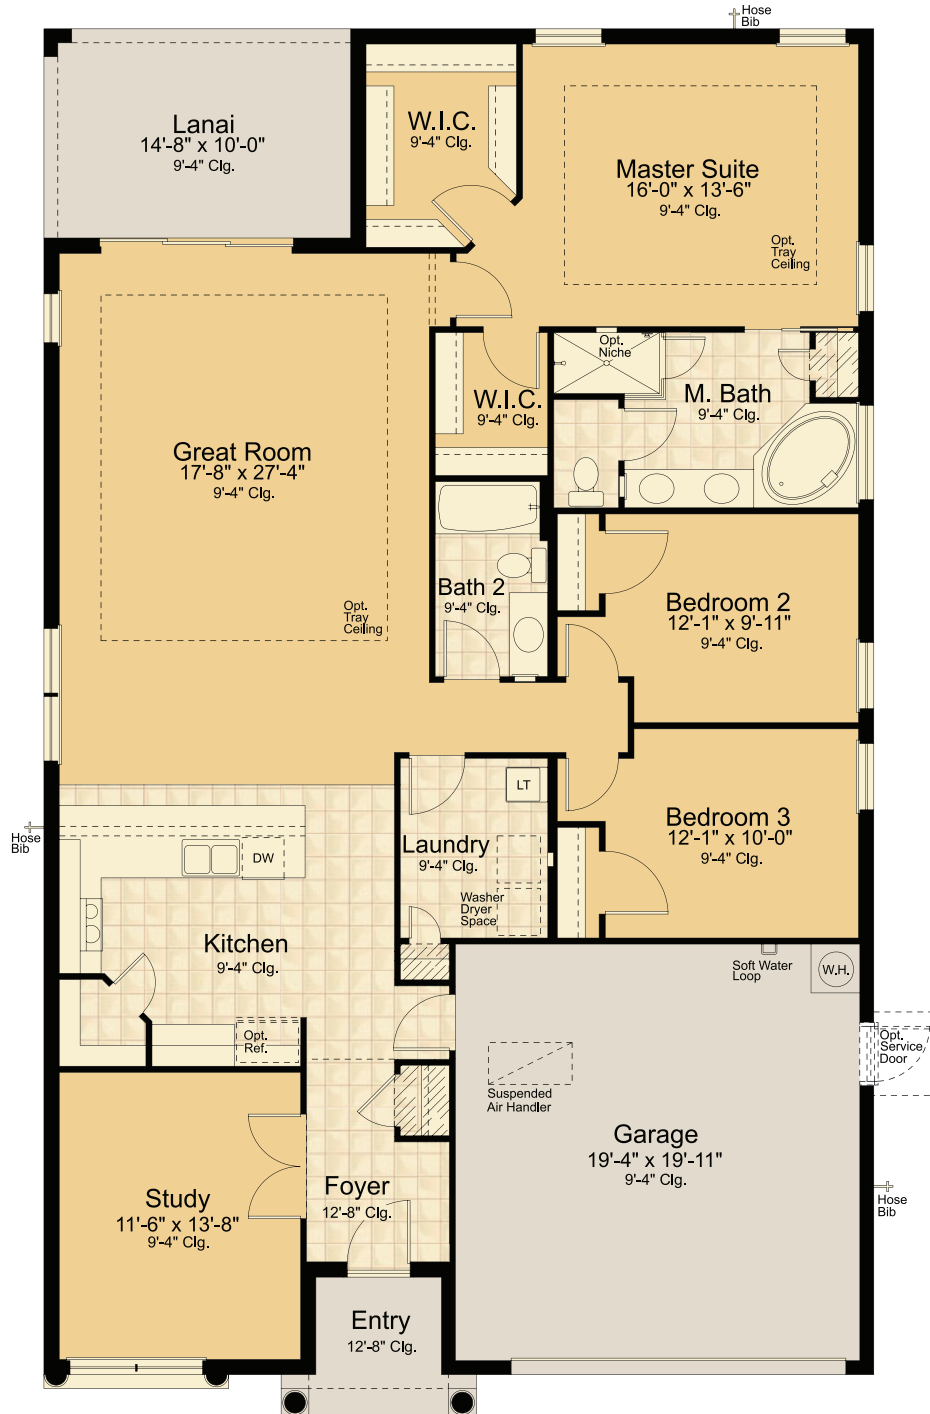

The Positano

1,954 SQFT

VITALE HOMES

vitalhomes.com

VITALE HOMES

The Positano

3 bedroom + den • 2 bath • 2 car garage

Plans, prices, specifications, included features, available options, promotions, and incentives where applicable, are subject to change or substitution without notice. Artist's conceptual renderings, floorplans, site plans, site plan landscaping, and community amenities are shown for illustration only and are not intended to be an accurate representation. Features may vary per home and per community. Community amenities, specifications, plans, dimensions, and designs are subject to change or substitutions without notice. Refer to the recorded plat for accurate lot dimensions, setbacks, water, wetland and conservation areas, and easements. Model photography shown includes features that may be subject to change or substitution. All rights reserved. Not an offer to purchase where prohibited by law. Broker participation welcome. CBC1257646 8/19