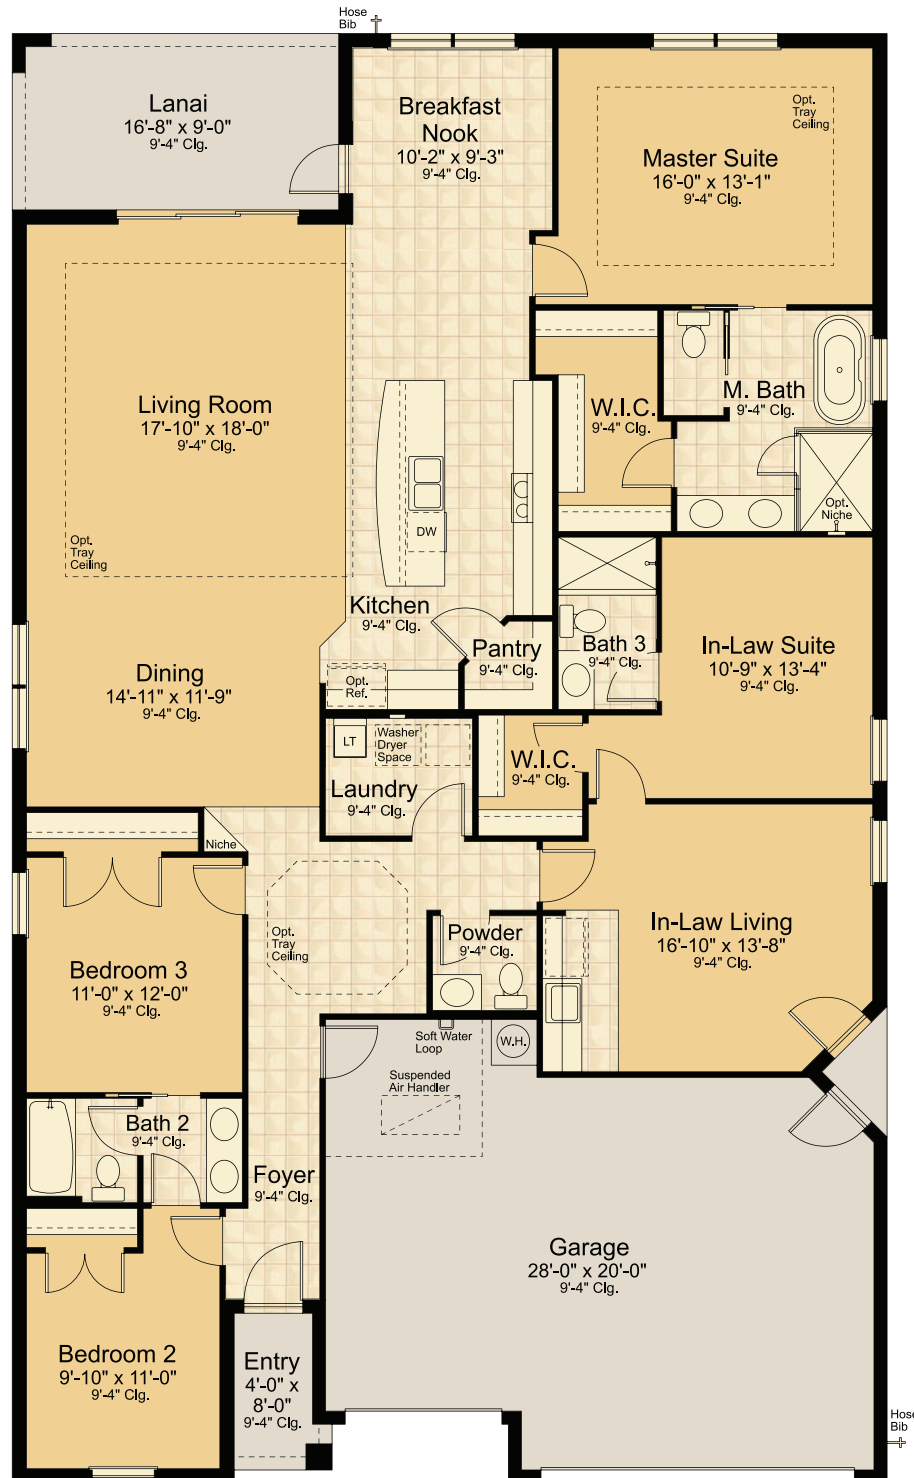

# The Raffaello

ELEVATION C

ELEVATION A

ELEVATION B

2,483 SQFT

VITALE HOMES

[vitalehomes.com](http://vitalehomes.com)

VITALE HOMES

# The Raffaello

3 bedroom + In-law suite • 3.5 bath • 3 car garage

LONG LIVE HAPPY HOMES™

Plans, prices, specifications, included features, available options, promotions, and incentives where applicable, are subject to change or substitution without notice. Artist's conceptual renderings, floorplans, site plans, site plan landscaping, and community amenities are shown for illustration only and are not intended to be an accurate representation. Features may vary per home and per community. Community amenities, specifications, plans, dimensions, and designs are subject to change or substitutions without notice. Refer to the recorded plat for accurate lot dimensions, setbacks, water, wetland and conservation areas, and easements. Model photography shown includes features that may be subject to change or substitution. All rights reserved. Not an offer to purchase where prohibited by law. Broker participation welcome. CBC1257646 11/24